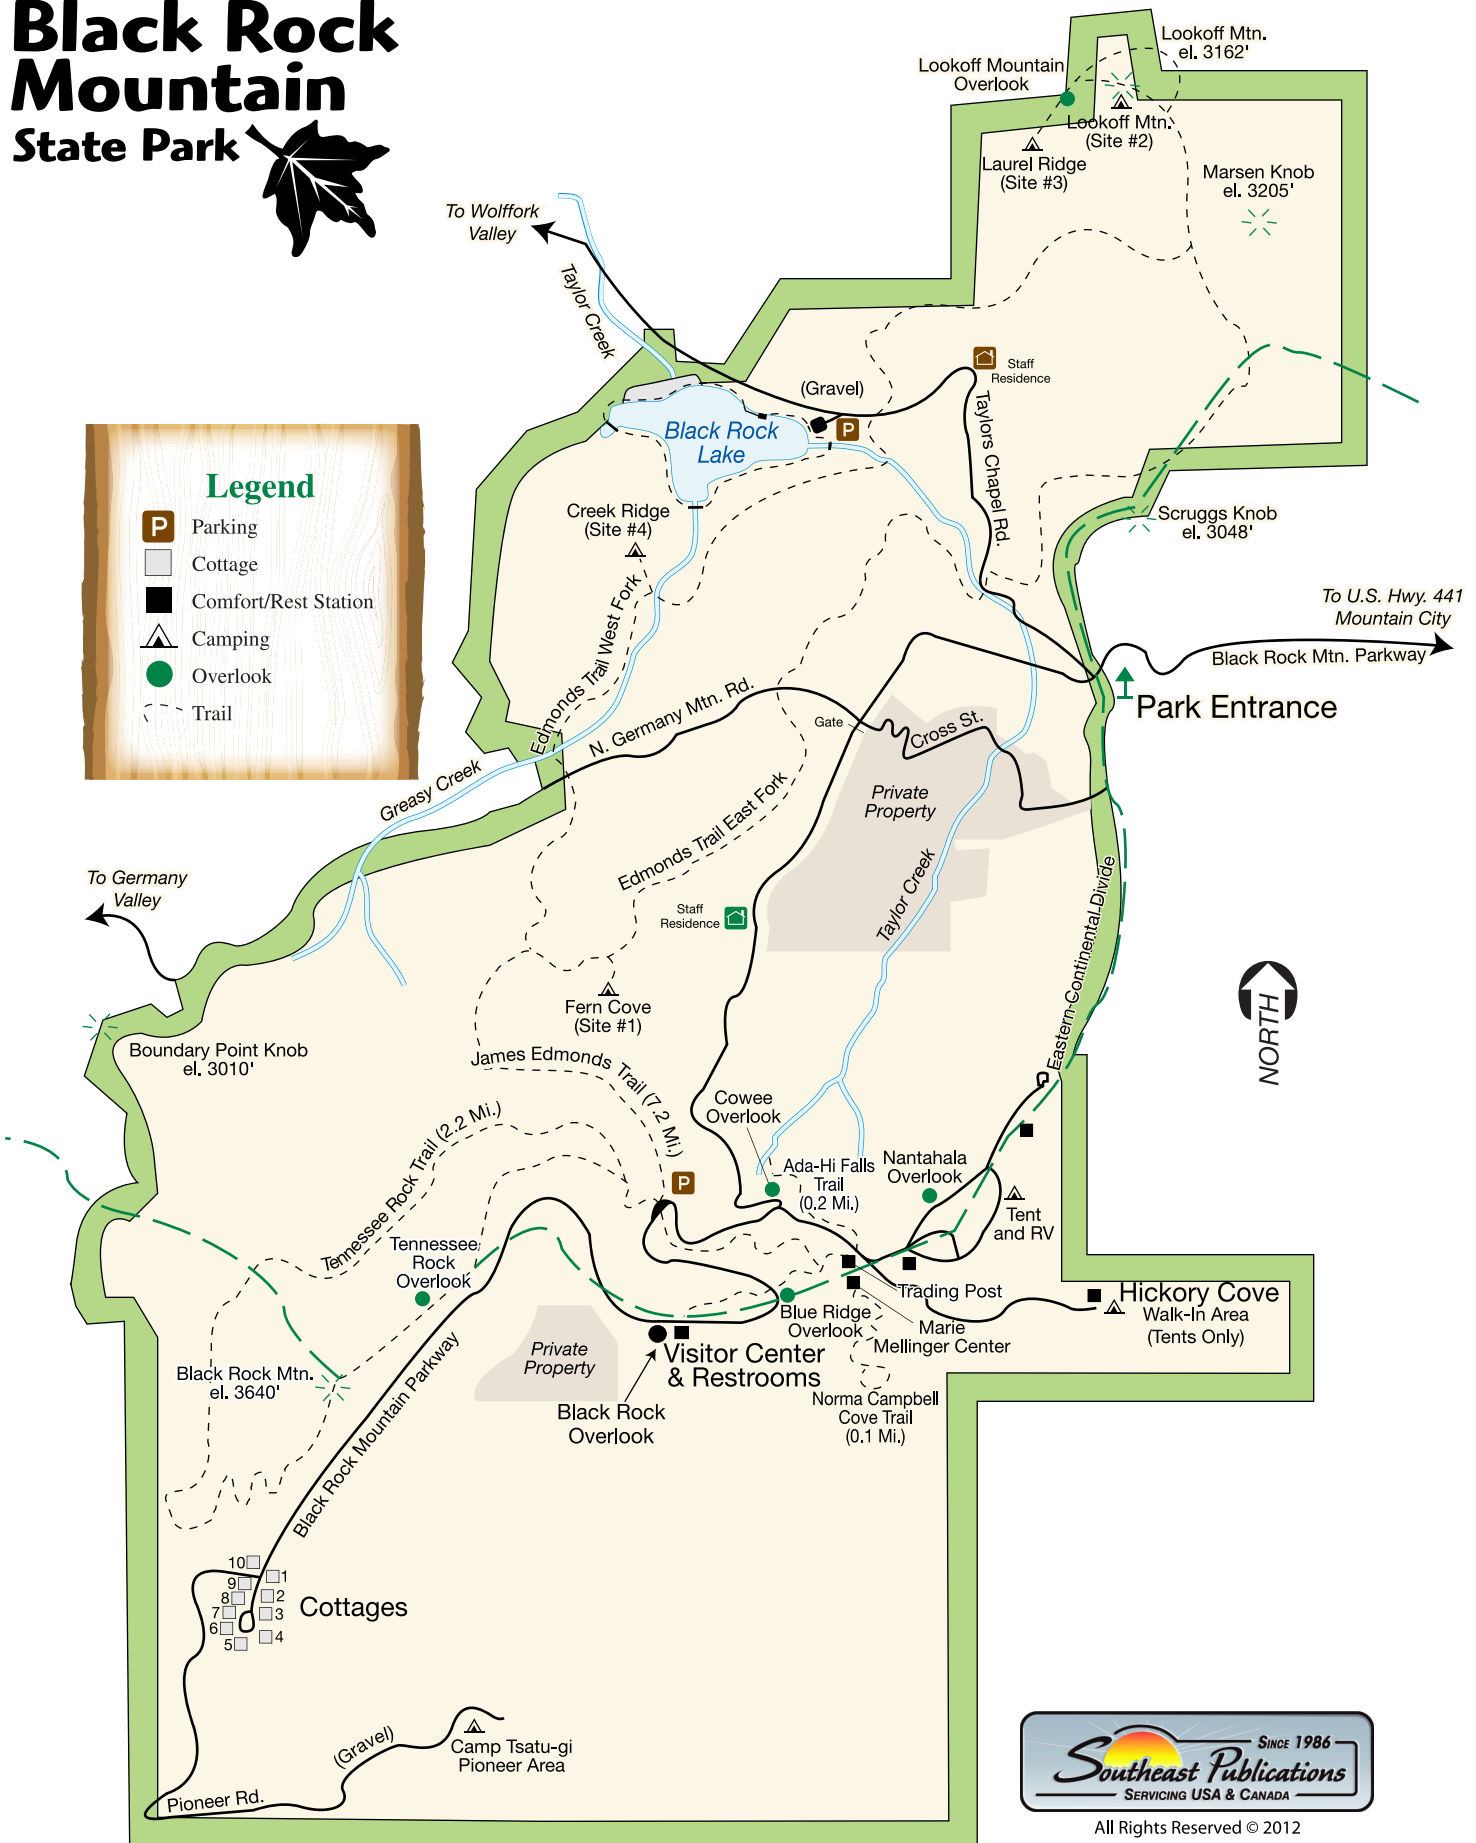

Black Rock Mountain State Park

Legend

- Parking
- Cottage
- Comfort/Rest Station
- Camping
- Overlook
- Trail

All Rights Reserved © 2012