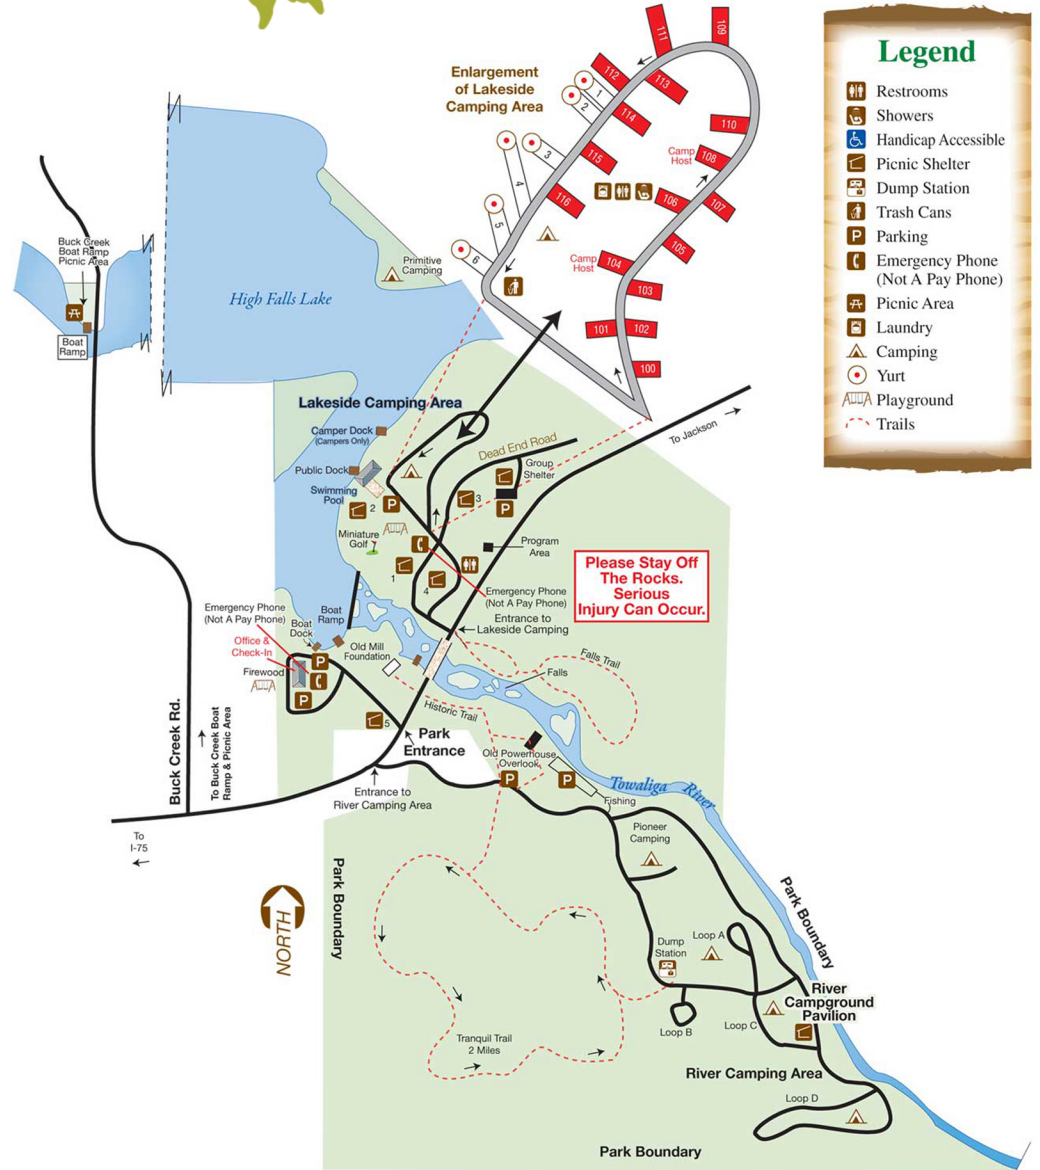

**Legend**

Red Posts: Tent or Vehicles up to 25 feet  
 Yellow Posts: Tent or Vehicles up to 50 feet  
 Blue Posts: ADA Sites  
 50 Amp Sites  
 50 Amp/Pull Through Sites

# High Falls State Park

**Legend**

- Restrooms
- Showers
- Handicap Accessible
- Picnic Shelter
- Dump Station
- Trash Cans
- Parking
- Emergency Phone (Not A Pay Phone)
- Picnic Area
- Laundry
- Camping
- Yurt
- Playground
- Trails