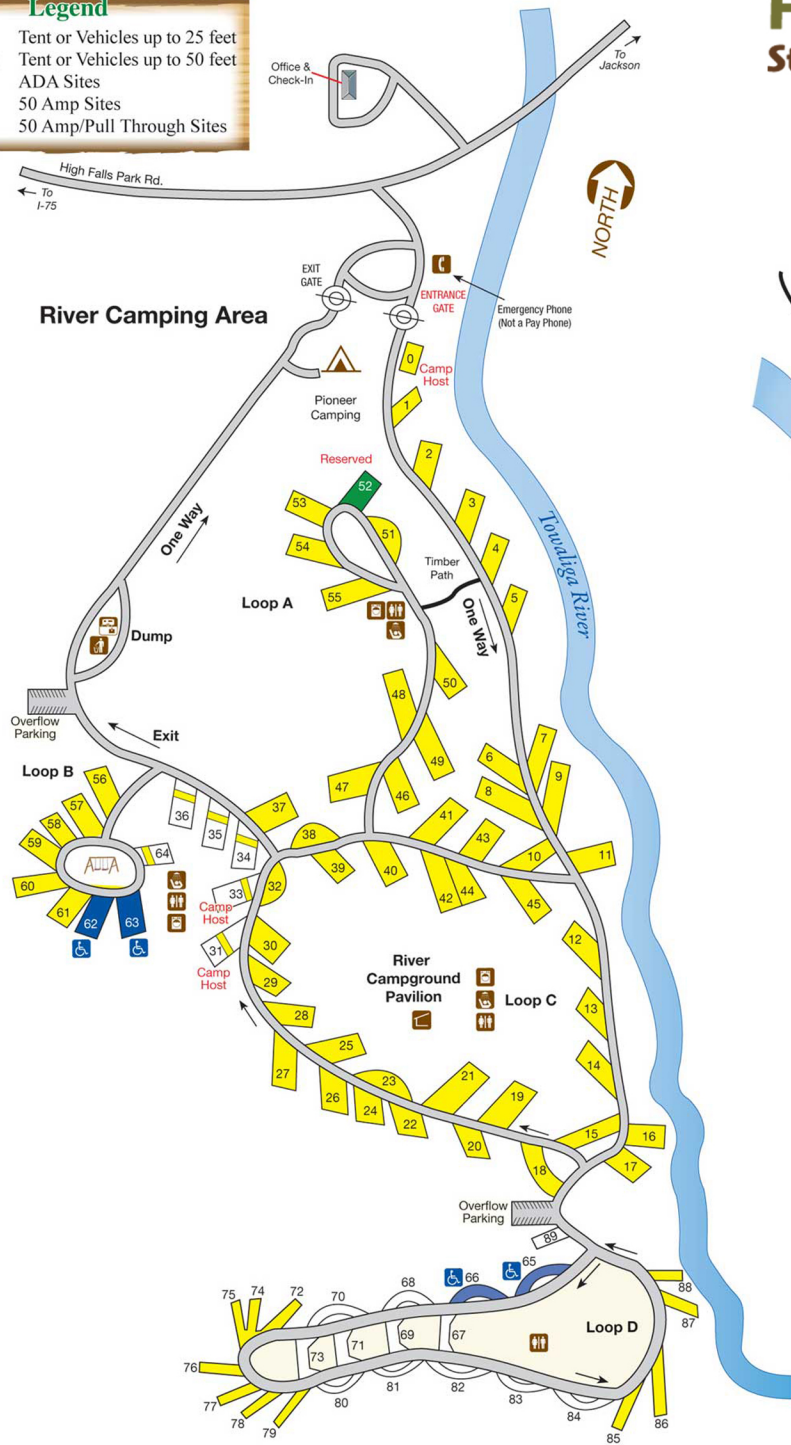

**Legend**

Red Posts: Tent or Vehicles up to 25 feet  
 Yellow Posts: Tent or Vehicles up to 50 feet  
 Blue Posts: ADA Sites  
 50 Amp Sites  
 50 Amp/Pull Through Sites

# High Falls State Park

**Legend**

- Restrooms
- Showers
- Handicap Accessible
- Picnic Shelter
- Dump Station
- Trash Cans
- Parking
- Emergency Phone (Not A Pay Phone)
- Picnic Area
- Laundry
- Camping
- Yurt
- Playground
- Trails